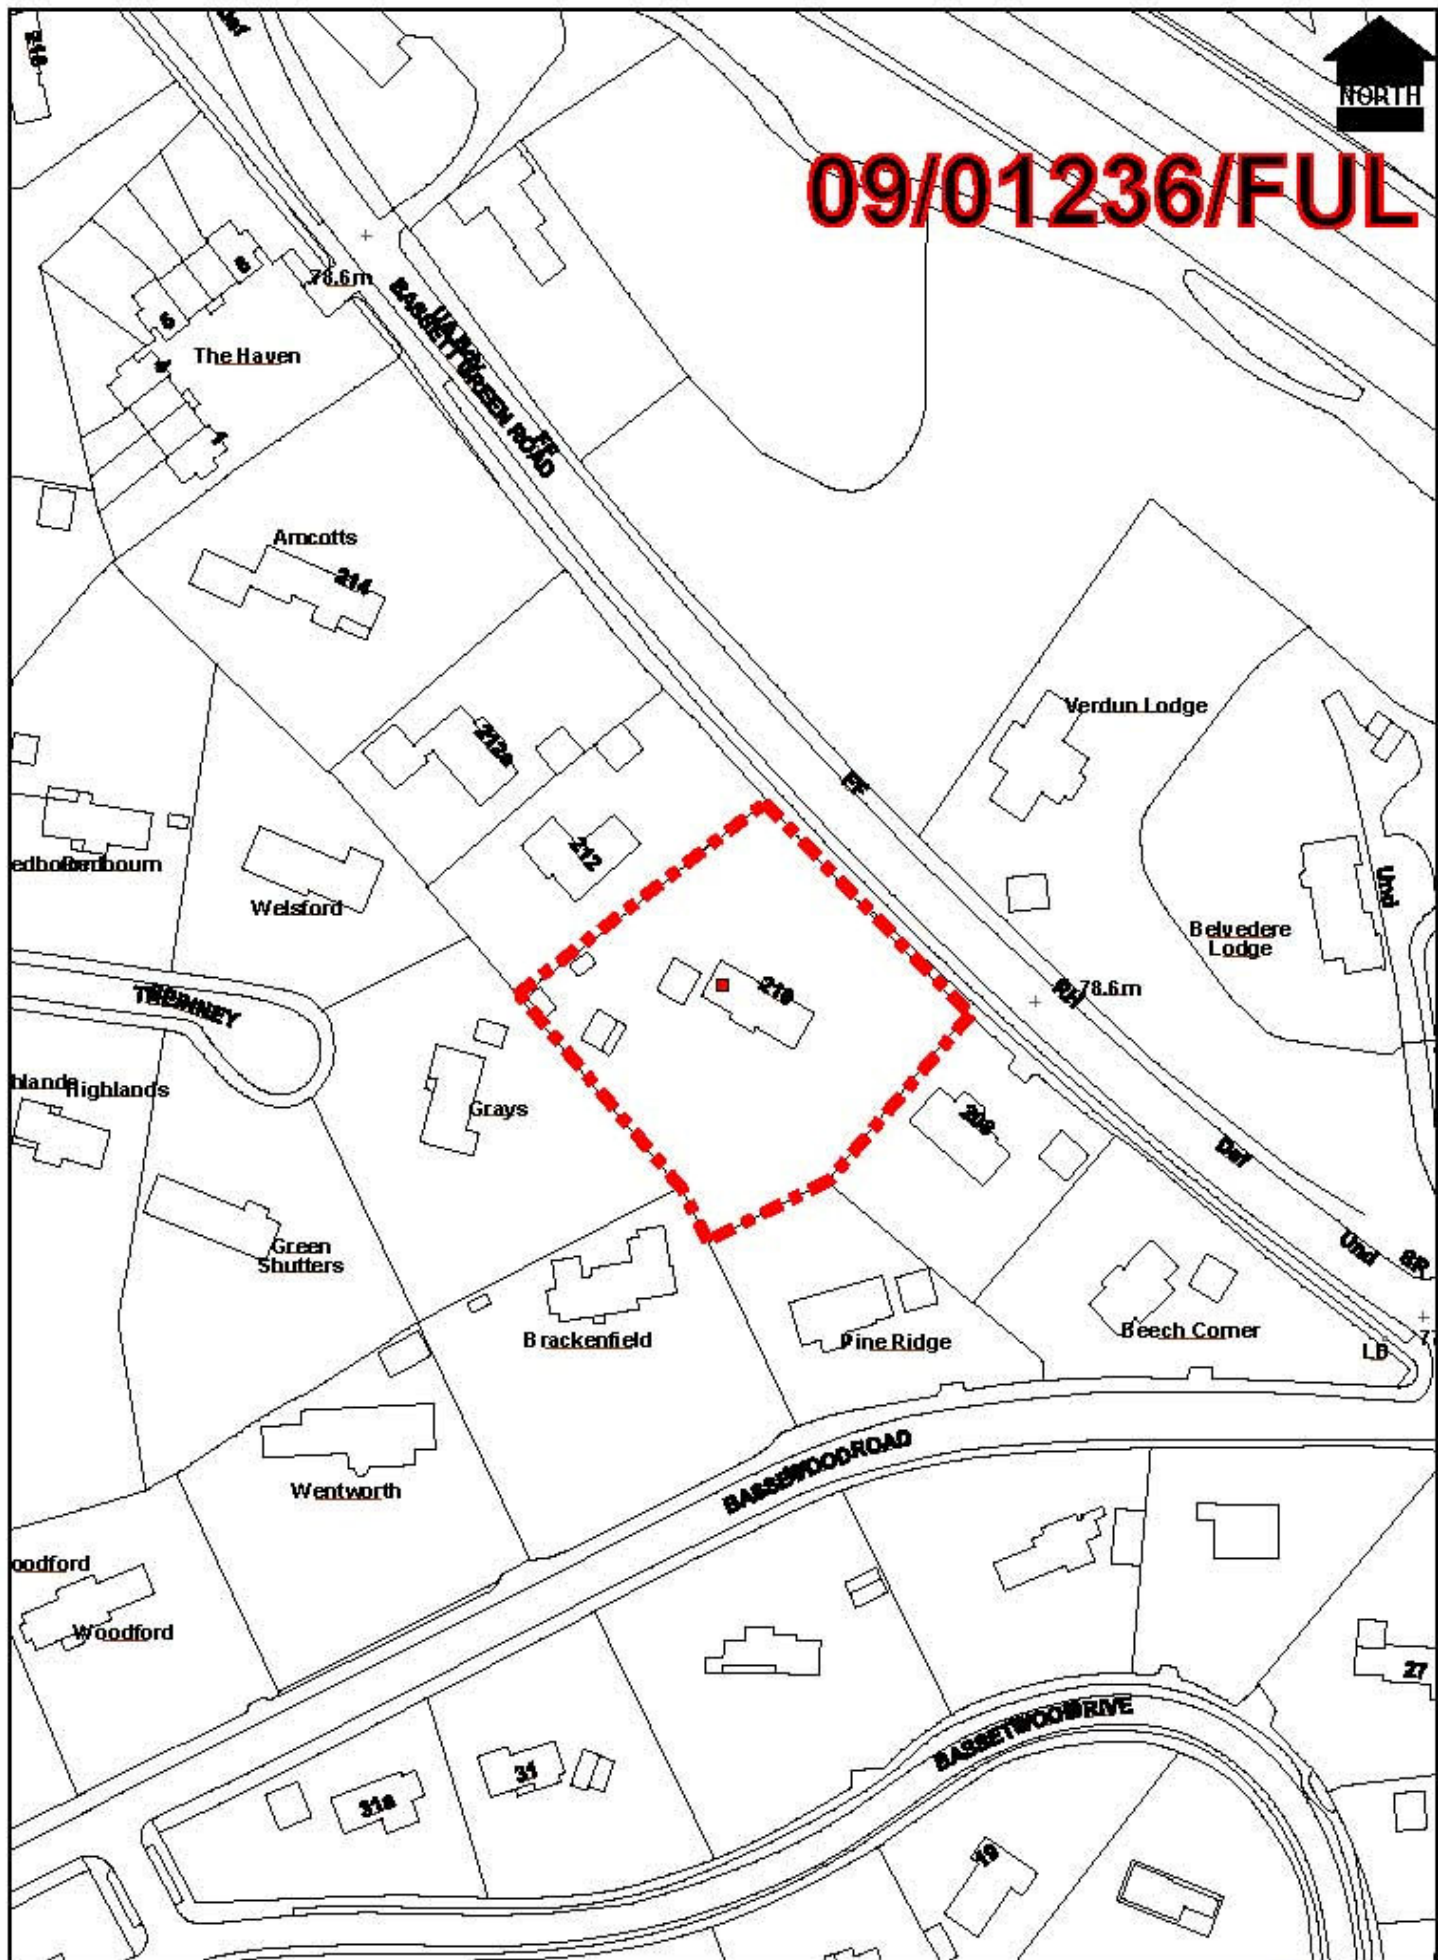

09/01236/FUL

Scale : 1:1250

Date : 06 January 2010

© Crown copyright. All rights reserved. Southampton City Council 100019679 2004.